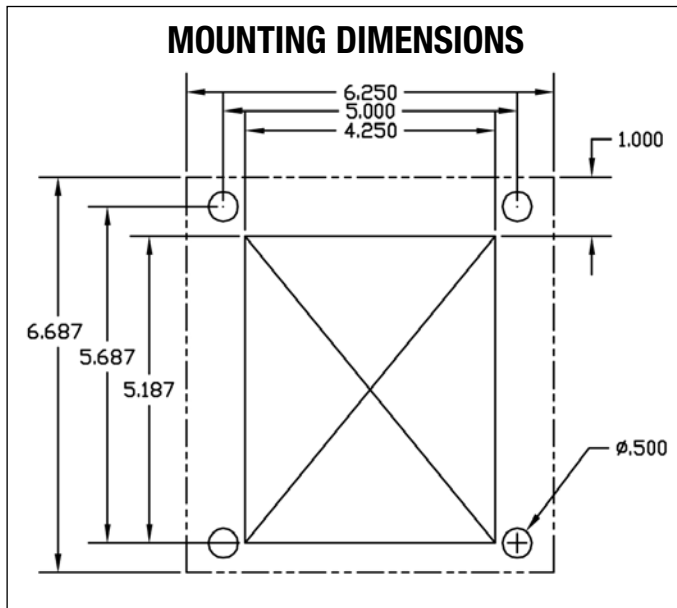

Line Power Low Voltage Couplers - The Mining Industry Standard for Couplers!

69-Series Coupler with Sliding Cover 300 Amp - 1000 Volt - AC Application

Product
Data
Sheet

**69-Series
Receptacle**

Application

Suitable for cable with 3 power wires, ground and ground check.
For cable sizes up to 4/0 Round and No. 1 Flat, Types W, G and G-GC.

Receptacle Part Numbers

LP Part Number	Application	Dust Cap
RG30DNC69D	Gear Mounted Receptacle (Output)	Integral

Plugs

69-Series Plug

Sliding Covers and Large Terminating Compartments Make Cable Installation and Inspection Convenient.

Application

Suitable for cable with 3 power wires, ground and ground check.
 For cable sizes up to 4/0 Round and No. 1 Flat, Types W, G and G-GC.
 Overall dimensions: 5.5" H x 6.25" w x 12.75" L.