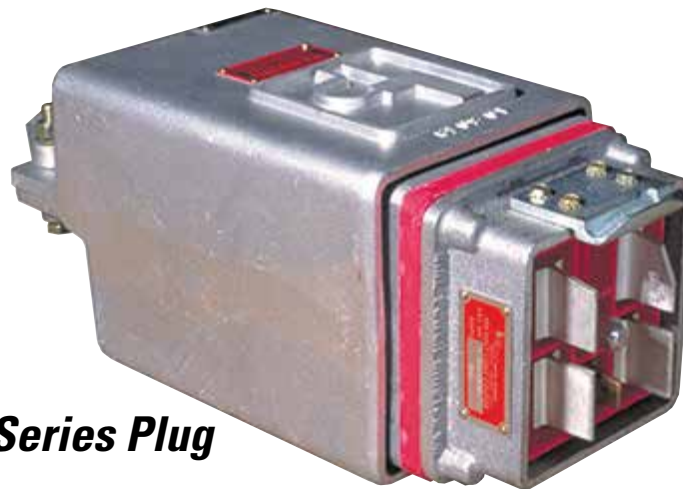

Line Power Low Voltage Couplers - The Mining Industry Standard for Couplers!

69-Series Coupler with Sliding Cover 300 Amp - 1000 Volt - AC Application

Product
Data
Sheet

**69-Series
Receptacle**

Application

Suitable for cable with 3 power wires, ground and ground check.
For cable sizes up to 4/0 Round and No. 1 Flat, Types W, G and G-GC.

Receptacle Part Numbers

LP Part Number	Application	Dust Cap
RG30DNC69D	Gear Mounted Receptacle (Output)	Integral

Plugs

69-Series Plug

Sliding Covers and Large Terminating Compartments Make Cable Installation and Inspection Convenient.

Application

Suitable for cable with 3 power wires, ground and ground check.
 For cable sizes up to 4/0 Round and No. 1 Flat, Types W, G and G-GC.
 Overall dimensions: 5.5" H x 6.25" w x 12.75" L.

Plug Part Numbers

LP Part Number	Application	Dust Cap
PL30DNC69D	Line Mounted Plug (Output)	10-6031

LPMS-LVC69-0903