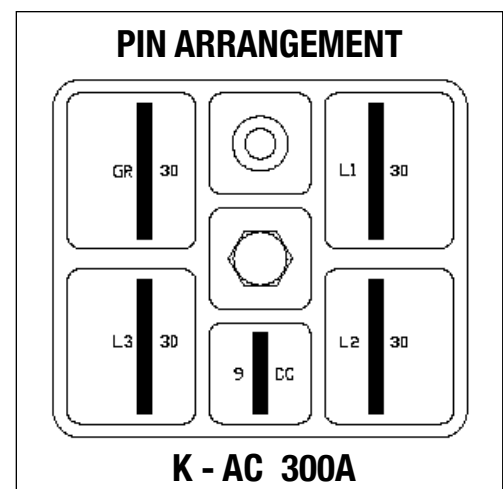

LPMS-LVC69-0903