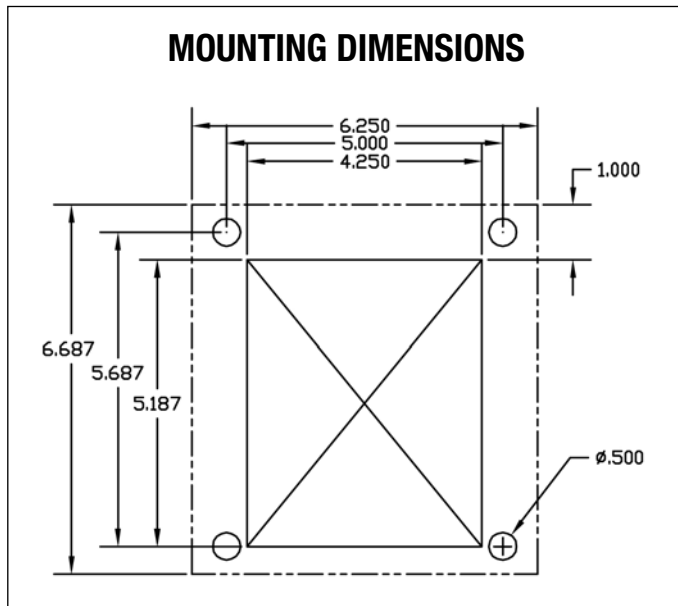

Line Power Low Voltage Couplers - The Mining Industry Standard for Couplers!

68-Series Coupler with Sliding Cover 300 Amp - 1000 Volt - AC Application

Product
Data
Sheet

**68-Series
Receptacle**

Application

Suitable for cable with 3 power wires, ground and ground check.
For cable sizes up to 4/0 Round and No. 1 Flat, Types W, G and G-GC.

Receptacle Part Numbers

LP Part Number	Application	Dust Cap
RG30DNC68D	Gear Mounted Receptacle (Output)	Integral

Plugs

**68-Series
Plug**

**Sliding Covers and Large Terminating Compartments Make
Cable Installation and Inspection Convenient.**

Application

Suitable for cable with 3 power wires, ground and ground check.
For cable sizes up to 4/0 Round and No. 1 Flat, Types W, G and G-GC.
Overall dimensions: 6" H x 6.25" w x 15" L.

Plug Part Numbers

LP Part Number	Application	Dust Cap
PL30DNC68S	Line Mounted Plug (Output)	Integral

PIN ARRANGEMENT

K - AC 300A

LPMS-LVC68-0903

329 Williams Street • Bristol, VA 24201 • Phone (276) 466-8200 • Fax (276) 645-8887 • www.linepower.com
ISO9001 Registered • © 2014 Electro-Mechanical Corporation