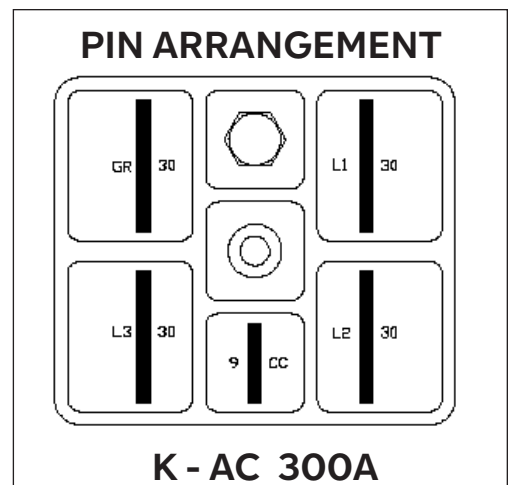

Suitable for cable with 3 power wires, ground and ground check.

For cable sizes up to 4/0 Round and No. 1 Flat, Types W, G and G-GC.

Receptacle Part Numbers

LP Part Number	Application	Dust Cap
RG30DNC68D	Gear Mounted Receptacle (Output)	Integral

Plugs

68-Series Plug

Sliding Covers and Large Terminating Compartments Make Cable Installation and Inspection Convenient.

Application

Suitable for cable with 3 power wires, ground and ground check.

For cable sizes up to 4/0 Round and No. 1 Flat, Types W, G and G-GC.

Overall dimensions: 6" H x 6.25" w x 15" L.

Plug Part Numbers

LP Part Number	Application	Dust Cap
PL30DNC68S	Line Mounted Plug (Output)	Integral

LPMS-LVC68-0903