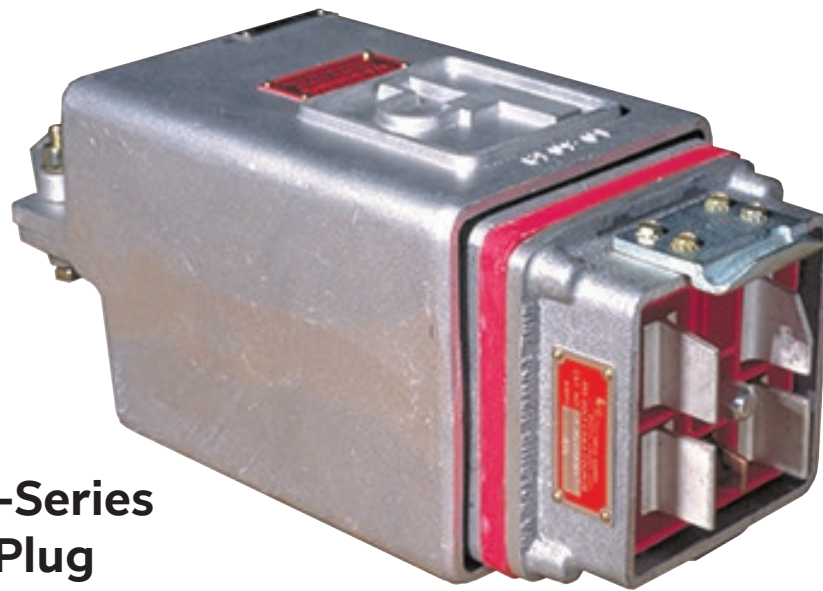

Line Power Low Voltage Couplers - The Mining Industry Standard for Couplers!

Product
Data
Sheet

68-Series Coupler with Sliding Cover 300 Amp - 1000 Volt - AC Application

**68-Series
Receptacle**

Application

Suitable for cable with 3 power wires, ground and ground check.

For cable sizes up to 4/0 Round and No. 1 Flat, Types W, G and G-GC.

Receptacle Part Numbers

LP Part Number	Application	Dust Cap
RG30DNC68D	Gear Mounted Receptacle (Output)	Integral

Plugs

68-Series Plug

Sliding Covers and Large Terminating Compartments Make Cable Installation and Inspection Convenient.

Application

Suitable for cable with 3 power wires, ground and ground check.

For cable sizes up to 4/0 Round and No. 1 Flat, Types W, G and G-GC.

Overall dimensions: 6" H x 6.25" w x 15" L.

Plug Part Numbers

LP Part Number	Application	Dust Cap
PL30DNC68S	Line Mounted Plug (Output)	Integral

LPMS-LVC68-0903