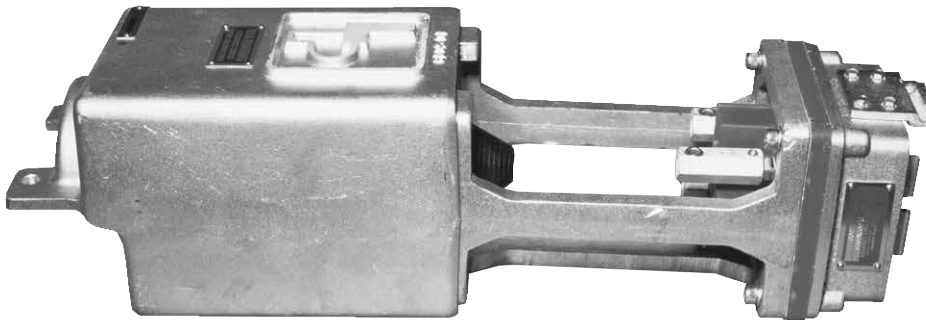

Line Power Low Voltage Couplers - The Mining Industry Standard for Couplers!

68-Series Coupler with Sliding Cover 300 Amp - 1000 Volt - AC Application

Product
Data
Sheet

**68-Series
Receptacle**

Application

Suitable for cable with 3 power wires, ground and ground check.
For cable sizes up to 4/0 Round and No. 1 Flat, Types W, G and G-GC.

Receptacle Part Numbers

LP Part Number	Application	Dust Cap
RG30DNC68D	Gear Mounted Receptacle (Output)	Integral

Plugs

**68-Series
Plug**

**Sliding Covers and Large Terminating Compartments Make
Cable Installation and Inspection Convenient.**

Application

Suitable for cable with 3 power wires, ground and ground check.
For cable sizes up to 4/0 Round and No. 1 Flat, Types W, G and G-GC.
Overall dimensions: 6" H x 6.25" w x 15" L.

Plug Part Numbers

LP Part Number	Application	Dust Cap
PL30DNC68S	Line Mounted Plug (Output)	Integral

PIN ARRANGEMENT

K - AC 300A

LPMS-LVC68-0903

329 Williams Street • Bristol, VA 24201 • Phone (276) 466-8200 • Fax (276) 645-8887 • www.linepower.com
ISO9001 Registered • © 2014 Electro-Mechanical Corporation