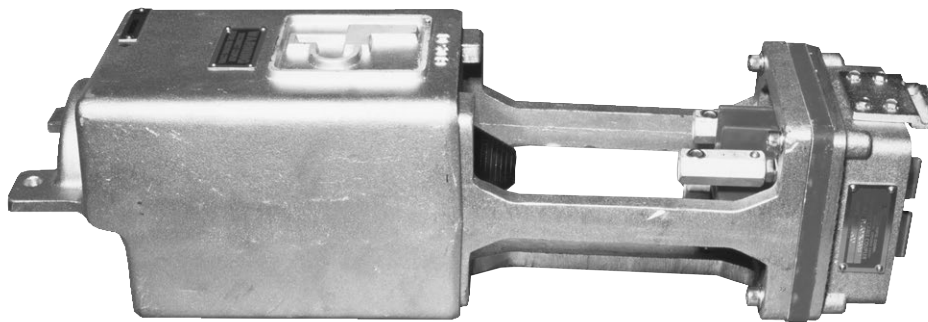

Line Power Low Voltage Couplers - The Mining Industry Standard for Couplers!

Product
Data
Sheet

68-Series Coupler with Sliding Cover 300 Amp - 1000 Volt - AC Application

**68-Series
Receptacle**

Application

Suitable for cable with 3 power wires, ground and ground check.

For cable sizes up to 4/0 Round and No. 1 Flat, Types W, G and G-GC.

Receptacle Part Numbers

LP Part Number	Application	Dust Cap
RG30DNC68D	Gear Mounted Receptacle (Output)	Integral

Plugs

68-Series Plug

Sliding Covers and Large Terminating Compartments Make Cable Installation and Inspection Convenient.

Application

Suitable for cable with 3 power wires, ground and ground check.

For cable sizes up to 4/0 Round and No. 1 Flat, Types W, G and G-GC.

Overall dimensions: 6" H x 6.25" w x 15" L.

Plug Part Numbers

LP Part Number	Application	Dust Cap
PL30DNC68S	Line Mounted Plug (Output)	Integral

LPMS-LVC68-0903