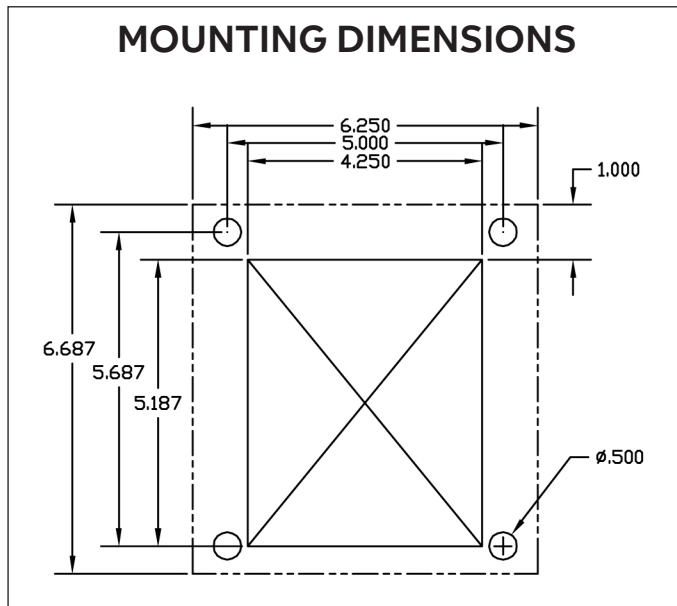

Line Power Low Voltage Couplers - The Mining Industry Standard for Couplers!

Product
Data
Sheet

68-Series Coupler with Sliding Cover 300 Amp - 1000 Volt - AC Application

**68-Series
Receptacle**

Application

Suitable for cable with 3 power wires, ground and ground check.

For cable sizes up to 4/0 Round and No. 1 Flat, Types W, G and G-GC.

Receptacle Part Numbers

LP Part Number	Application	Dust Cap
RG30DNC68D	Gear Mounted Receptacle (Output)	Integral

Overall dimensions: 6" H x 6.25" w x 15" L.

Plug Part Numbers

LP Part Number	Application	Dust Cap
PL30DNC68S	Line Mounted Plug (Output)	Integral

LPMS-LVC68-0903