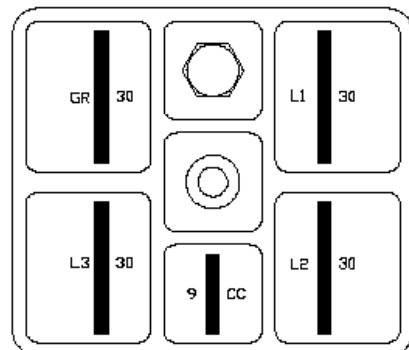

Suitable for cable with 3 power wires, ground and ground check.
For cable sizes up to 4/0 Round and No. 1 Flat, Types W, G and G-GC.

Receptacle Part Numbers

LP Part Number	Application	Dust Cap
RG30DNC68D	Gear Mounted Receptacle (Output)	Integral

Plugs

**68-Series
Plug**

**Sliding Covers and Large Terminating Compartments Make
Cable Installation and Inspection Convenient.**

Application

Suitable for cable with 3 power wires, ground and ground check.
For cable sizes up to 4/0 Round and No. 1 Flat, Types W, G and G-GC.
Overall dimensions: 6" H x 6.25" w x 15" L.

Plug Part Numbers

LP Part Number	Application	Dust Cap
PL30DNC68S	Line Mounted Plug (Output)	Integral

PIN ARRANGEMENT

K - AC 300A

LPMS-LVC68-0903

329 Williams Street • Bristol, VA 24201 • Phone (276) 466-8200 • Fax (276) 645-8887 • www.linepower.com
ISO9001 Registered • © 2014 Electro-Mechanical Corporation