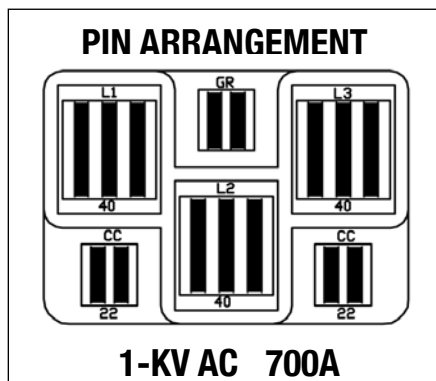

Line Power Low Voltage Couplers - The Mining Industry Standard for Couplers!

Product
Data
Sheet

300-Series Coupler with Sliding Cover 700 Amp - 1000 Volt - AC Application

**300-Series
Receptacle**

Application

Suitable for cable with 3 power wires, ground and ground check.
For cable sizes up to 500 MCM Round and 4/0 Flat, Types W, G and G-GC.

Receptacle Part Numbers

LP Part Number	Application	Dust Cap
RG70DNC300D	Gear Mounted Receptacle (Output)	Integral

Plugs

300-Series Plug

Sliding Covers and Large Terminating Compartments Make Cable Installation and Inspection Convenient.

Application

Suitable for cable with 3 power wires, ground and ground check.

For cable sizes up to 500 MCM Round and 4/0 Flat, Types W, G and G-GC.

Overall dimensions: 7" H x 7.5" w x 20" L.

Plug Part Numbers

LP Part Number	Application	Dust Cap
PL70DNC300S	Line Mounted Plug (Output & Line Splice)	10-6100

LPMS-LVC300-03/16

329 Williams Street • Bristol, VA 24201 • Phone (276) 466-8200 • Fax (276) 645-8887 • www.linepower.com
ISO9001 Registered • © 2014 Electro-Mechanical Corporation