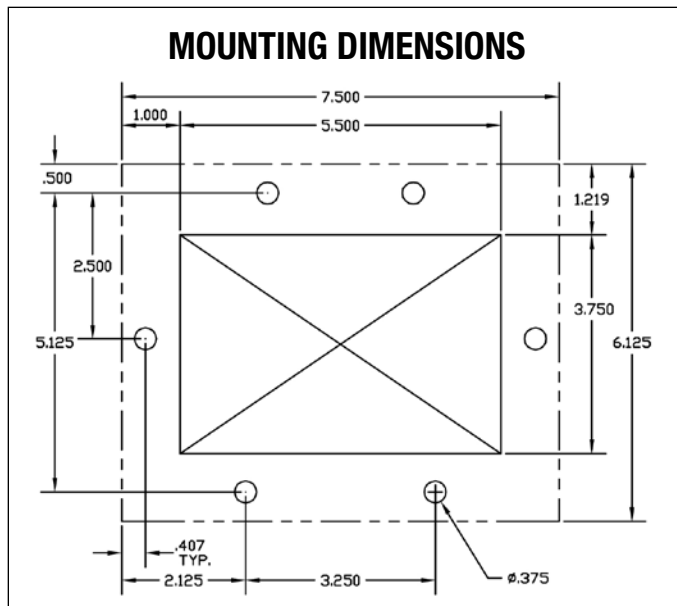

Line Power Low Voltage Couplers - The Mining Industry Standard for Couplers!

Product
Data
Sheet

300-Series Coupler with Sliding Cover 700 Amp - 1000 Volt - AC Application

**300-Series
Receptacle**

Application

Suitable for cable with 3 power wires, ground and ground check.
For cable sizes up to 500 MCM Round and 4/0 Flat, Types W, G and G-GC.

Receptacle Part Numbers

LP Part Number	Application	Dust Cap
RG70DNC300D	Gear Mounted Receptacle (Output)	Integral

Plugs

300-Series Plug

Sliding Covers and Large Terminating Compartments Make Cable Installation and Inspection Convenient.

Application

Suitable for cable with 3 power wires, ground and ground check.

For cable sizes up to 500 MCM Round and 4/0 Flat, Types W, G and G-GC.

Overall dimensions: 7" H x 7.5" w x 20" L.

Plug Part Numbers

LP Part Number	Application	Dust Cap
PL70DNC300S	Line Mounted Plug (Output & Line Splice)	10-6100

LPMS-LVC300-03/16

329 Williams Street • Bristol, VA 24201 • Phone (276) 466-8200 • Fax (276) 645-8887 • www.linepower.com
ISO9001 Registered • © 2014 Electro-Mechanical Corporation