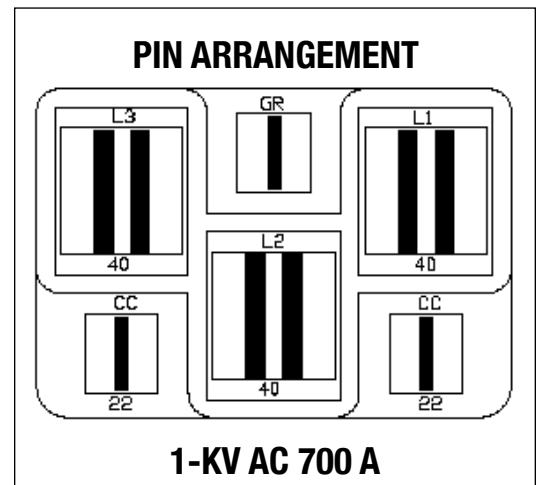

Suitable for cable with 3 power wires, ground and ground check.
For cable sizes up to 500 MCM Round and 4/0 Flat, Types W, G and G-GC.

Receptacle Part Numbers

LP Part Number	Application	Dust Cap
RG70DNC300D	Gear Mounted Receptacle (Output)	Integral

Plugs

300-Series Plug

Sliding Covers and Large Terminating Compartments Make Cable Installation and Inspection Convenient.

Application

Suitable for cable with 3 power wires, ground and ground check.

For cable sizes up to 500 MCM Round and 4/0 Flat, Types W, G and G-GC.

Overall dimensions: 7" H x 7.5" w x 20" L.

Plug Part Numbers

LP Part Number	Application	Dust Cap
PL70DNC300S	Line Mounted Plug (Output & Line Splice)	10-6100

LPMS-LVC300-03/16

329 Williams Street • Bristol, VA 24201 • Phone (276) 466-8200 • Fax (276) 645-8887 • www.linepower.com
ISO9001 Registered • © 2014 Electro-Mechanical Corporation