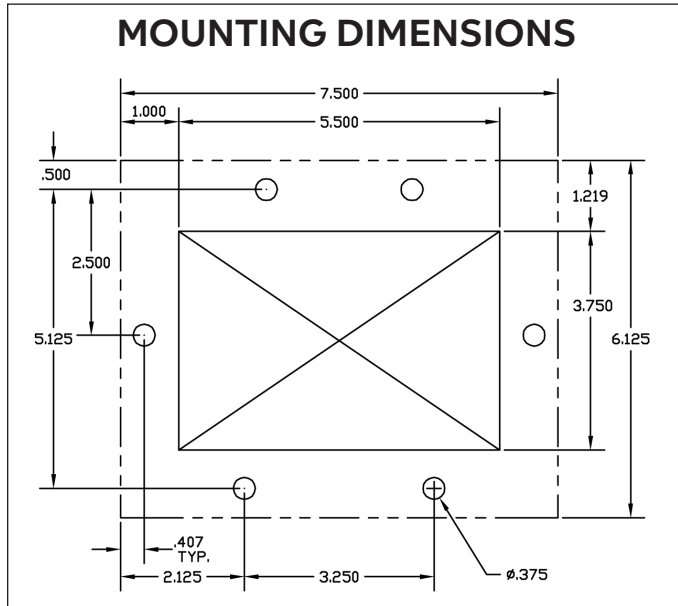

Line Power Low Voltage Couplers - The Mining Industry Standard for Couplers!

Product
Data
Sheet

300-Series Coupler with Sliding Cover 700 Amp - 1000 Volt - AC Application

**300-Series
Receptacle**

Application

Suitable for cable with 3 power wires, ground and ground check.

For cable sizes up to 500 MCM Round and 4/0 Flat, Types W, G and G-GC.

Receptacle Part Numbers

| LP Part Number | Application | Dust Cap |
|----------------|----------------------------------|----------|
| RG70DNC300D | Gear Mounted Receptacle (Output) | Integral |

Plugs

300-Series Plug

Sliding Covers and Large Terminating Compartments Make Cable Installation and Inspection Convenient.

Application

Suitable for cable with 3 power wires, ground and ground check.

For cable sizes up to 500 MCM Round and 4/0 Flat, Types W, G and G-GC.

Overall dimensions: 7" H x 7.5" w x 20" L.

Plug Part Numbers

| LP Part Number | Application | Dust Cap |
|----------------|---|----------|
| PL70DNC300S | Line Mounted Plug (Output & Line Splice) | 10-6100 |