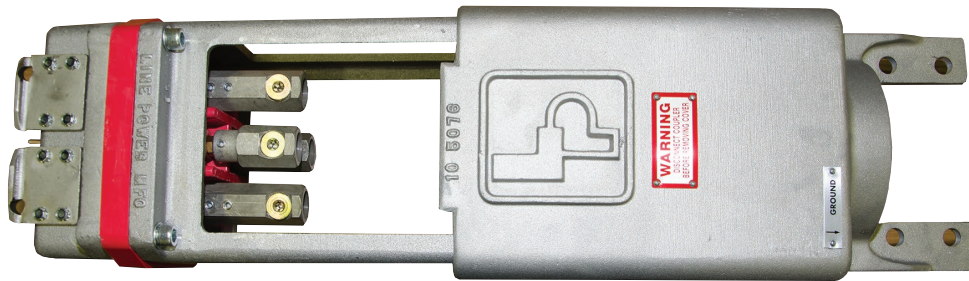

Line Power Low Voltage Couplers - The Mining Industry Standard for Couplers!

Product
Data
Sheet

300-Series Coupler with Sliding Cover 700 Amp - 1000 Volt - AC Application

**300-Series
Receptacle**

Application

Suitable for cable with 3 power wires, ground and ground check.

For cable sizes up to 500 MCM Round and 4/0 Flat, Types W, G and G-GC.

Receptacle Part Numbers

| LP Part Number | Application | Dust Cap |
|----------------|----------------------------------|----------|
| RG70DNC300D | Gear Mounted Receptacle (Output) | Integral |

Plugs

300-Series Plug

Sliding Covers and Large Terminating Compartments Make Cable Installation and Inspection Convenient.

Application

Suitable for cable with 3 power wires, ground and ground check.

For cable sizes up to 500 MCM Round and 4/0 Flat, Types W, G and G-GC.

Overall dimensions: 7" H x 7.5" w x 20" L.

Plug Part Numbers

| LP Part Number | Application | Dust Cap |
|----------------|---|----------|
| PL70DNC300S | Line Mounted Plug (Output & Line Splice) | 10-6100 |