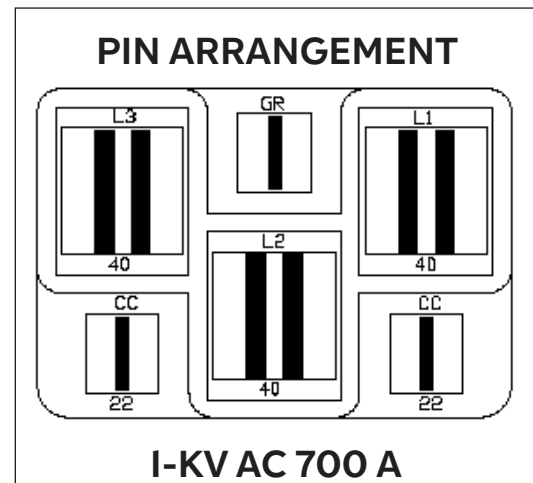

Suitable for cable with 3 power wires, ground and ground check.

For cable sizes up to 500 MCM Round and 4/0 Flat, Types W, G and G-GC.

Receptacle Part Numbers

| LP Part Number | Application | Dust Cap |
|----------------|----------------------------------|----------|
| RG70DNC300D | Gear Mounted Receptacle (Output) | Integral |

Plugs

300-Series Plug

Sliding Covers and Large Terminating Compartments Make Cable Installation and Inspection Convenient.

Application

Suitable for cable with 3 power wires, ground and ground check.

For cable sizes up to 500 MCM Round and 4/0 Flat, Types W, G and G-GC.

Overall dimensions: 7" H x 7.5" w x 20" L.

Plug Part Numbers

| LP Part Number | Application | Dust Cap |
|----------------|---|----------|
| PL70DNC300S | Line Mounted Plug (Output & Line Splice) | 10-6100 |