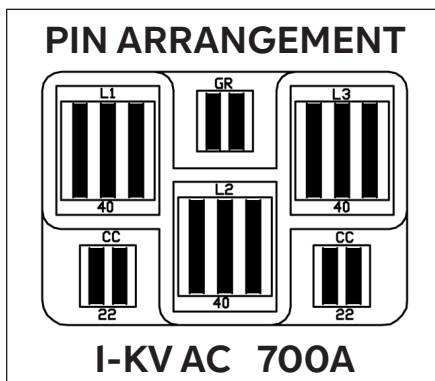

Line Power Low Voltage Couplers - The Mining Industry Standard for Couplers!

Product
Data
Sheet

300-Series Coupler with Sliding Cover 700 Amp - 1000 Volt - AC Application

**300-Series
Receptacle**

Application

Suitable for cable with 3 power wires, ground and ground check.

For cable sizes up to 500 MCM Round and 4/0 Flat, Types W, G and G-GC.

Receptacle Part Numbers

| LP Part Number | Application | Dust Cap |
|----------------|----------------------------------|----------|
| RG70DNC300D | Gear Mounted Receptacle (Output) | Integral |

Plugs

300-Series Plug

Sliding Covers and Large Terminating Compartments Make Cable Installation and Inspection Convenient.

Application

Suitable for cable with 3 power wires, ground and ground check.

For cable sizes up to 500 MCM Round and 4/0 Flat, Types W, G and G-GC.

Overall dimensions: 7" H x 7.5" w x 20" L.

Plug Part Numbers

| LP Part Number | Application | Dust Cap |
|----------------|---|----------|
| PL70DNC300S | Line Mounted Plug (Output & Line Splice) | 10-6100 |