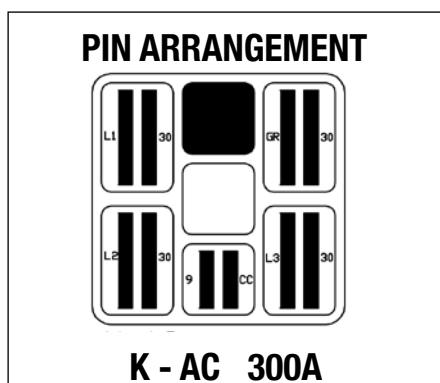

Line Power Low Voltage Couplers - The Mining Industry Standard for Couplers!

69-Series Coupler with Sliding Cover 300 Amp - 1000 Volt - AC Application

Product
Data
Sheet

**69-Series
Receptacle**

Application

Suitable for cable with 3 power wires, ground and ground check.
For cable sizes up to 4/0 Round and No. 1 Flat, Types W, G and G-GC.

Receptacle Part Numbers

LP Part Number	Application	Dust Cap
RG30DNC69D	Gear Mounted Receptacle (Output)	Integral

Plugs

69-Series Plug

Sliding Covers and Large Terminating Compartments Make Cable Installation and Inspection Convenient.

Application

Suitable for cable with 3 power wires, ground and ground check.

For cable sizes up to 4/0 Round and No. 1 Flat, Types W, G and G-GC.

Overall dimensions: 5.5" H x 6.25" w x 12.75" L.

Plug Part Numbers

LP Part Number	Application	Dust Cap
PL30DNC69D	Line Mounted Plug (Output)	10-6031

PIN ARRANGEMENT

K - AC 300A