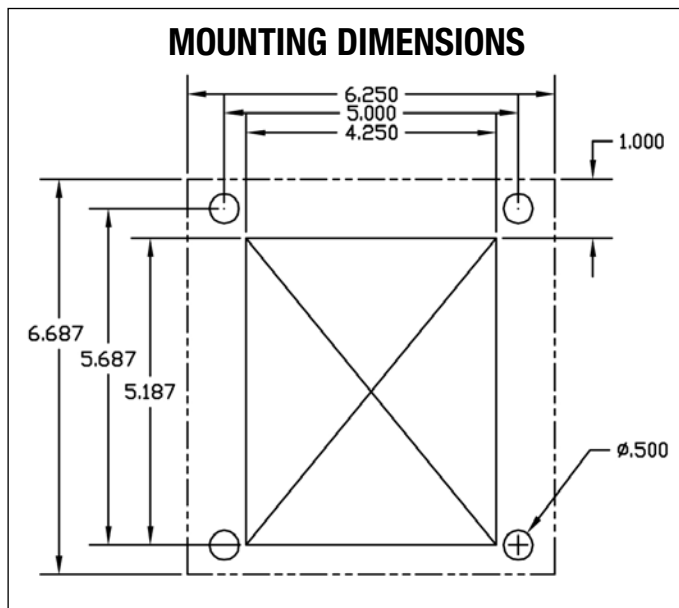

Line Power Low Voltage Couplers - The Mining Industry Standard for Couplers!

69-Series Coupler with Sliding Cover 300 Amp - 1000 Volt - AC Application

Product
Data
Sheet

**69-Series
Receptacle**

Application

Suitable for cable with 3 power wires, ground and ground check.
For cable sizes up to 4/0 Round and No. 1 Flat, Types W, G and G-GC.

Receptacle Part Numbers

LP Part Number	Application	Dust Cap
RG30DNC69D	Gear Mounted Receptacle (Output)	Integral

Overall dimensions: 5.5" H x 6.25" w x 12.75" L.

Plug Part Numbers

LP Part Number	Application	Dust Cap
PL30DNC69D	Line Mounted Plug (Output)	10-6031

PIN ARRANGEMENT

K - AC 300A