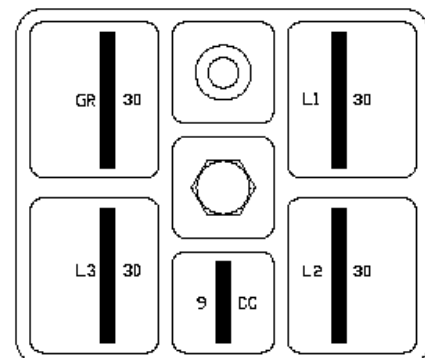

Suitable for cable with 3 power wires, ground and ground check.
For cable sizes up to 4/0 Round and No. 1 Flat, Types W, G and G-GC.

Receptacle Part Numbers

LP Part Number	Application	Dust Cap
RG30DNC69D	Gear Mounted Receptacle (Output)	Integral

Plugs

69-Series Plug

Sliding Covers and Large Terminating Compartments Make Cable Installation and Inspection Convenient.

Application

Suitable for cable with 3 power wires, ground and ground check.

For cable sizes up to 4/0 Round and No. 1 Flat, Types W, G and G-GC.

Overall dimensions: 5.5" H x 6.25" w x 12.75" L.

Plug Part Numbers

LP Part Number	Application	Dust Cap
PL30DNC69D	Line Mounted Plug (Output)	10-6031

PIN ARRANGEMENT

K - AC 300A