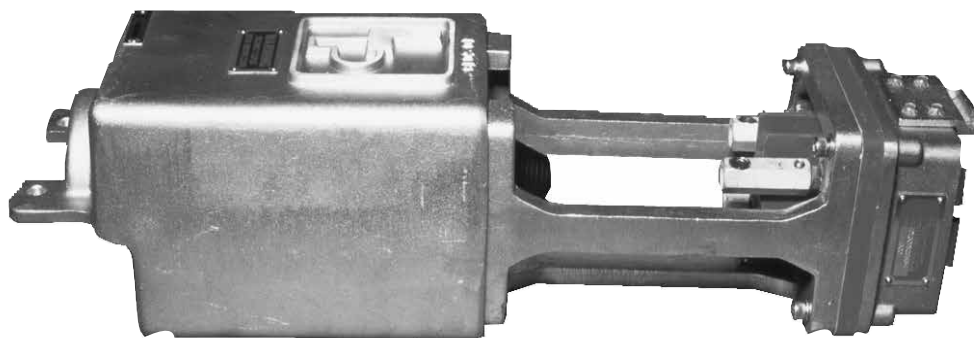

Line Power Low Voltage Couplers - The Mining Industry Standard for Couplers!

69-Series Coupler with Sliding Cover 300 Amp - 1000 Volt - AC Application

Product
Data
Sheet

**69-Series
Receptacle**

Application

Suitable for cable with 3 power wires, ground and ground check.
For cable sizes up to 4/0 Round and No. 1 Flat, Types W, G and G-GC.

Receptacle Part Numbers

LP Part Number	Application	Dust Cap
RG30DNC69D	Gear Mounted Receptacle (Output)	Integral

Plugs

69-Series Plug

Sliding Covers and Large Terminating Compartments Make Cable Installation and Inspection Convenient.

Application

Suitable for cable with 3 power wires, ground and ground check.

For cable sizes up to 4/0 Round and No. 1 Flat, Types W, G and G-GC.

Overall dimensions: 5.5" H x 6.25" w x 12.75" L.

Plug Part Numbers

LP Part Number	Application	Dust Cap
PL30DNC69D	Line Mounted Plug (Output)	10-6031

PIN ARRANGEMENT

K - AC 300A