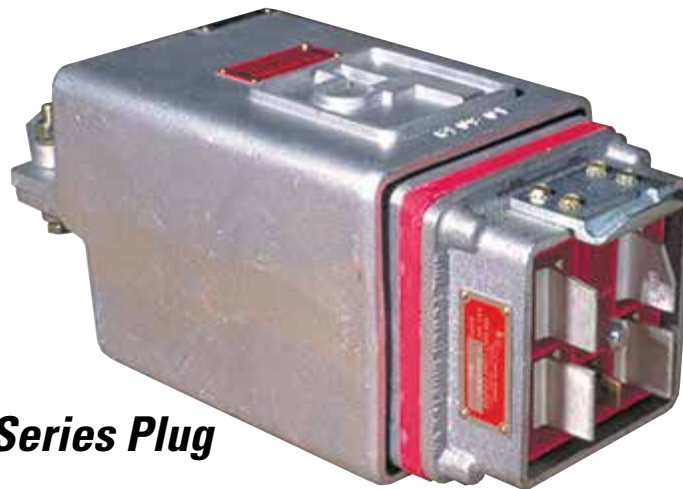

Line Power Low Voltage Couplers - The Mining Industry Standard for Couplers!

69-Series Coupler with Sliding Cover 300 Amp - 1000 Volt - AC Application

Product
Data
Sheet

**69-Series
Receptacle**

Application

Suitable for cable with 3 power wires, ground and ground check.
For cable sizes up to 4/0 Round and No. 1 Flat, Types W, G and G-GC.

Receptacle Part Numbers

LP Part Number	Application	Dust Cap
RG30DNC69D	Gear Mounted Receptacle (Output)	Integral

Plugs

69-Series Plug

Sliding Covers and Large Terminating Compartments Make Cable Installation and Inspection Convenient.

Application

Suitable for cable with 3 power wires, ground and ground check.

For cable sizes up to 4/0 Round and No. 1 Flat, Types W, G and G-GC.

Overall dimensions: 5.5" H x 6.25" w x 12.75" L.

Plug Part Numbers

LP Part Number	Application	Dust Cap
PL30DNC69D	Line Mounted Plug (Output)	10-6031

PIN ARRANGEMENT

K - AC 300A