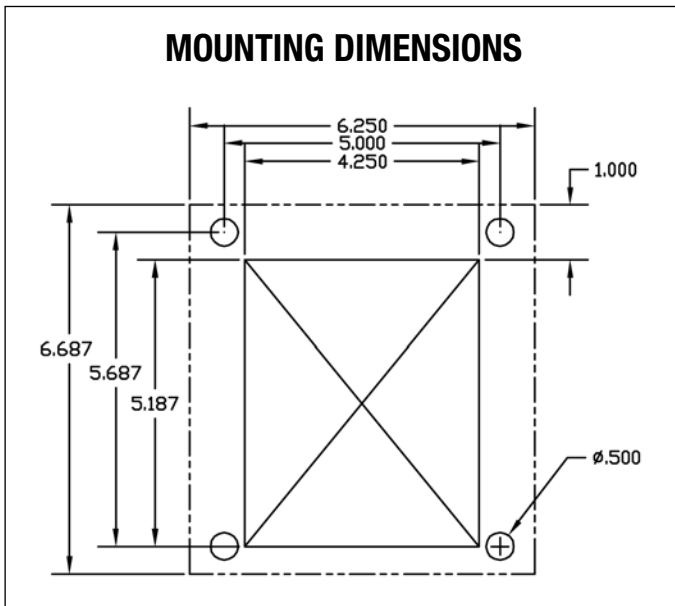

Line Power Low Voltage Couplers - The Mining Industry Standard for Couplers!

68-Series Coupler with Sliding Cover
300 Amp - 1000 Volt - AC Application

**Product
Data
Sheet**

**68-Series
Receptacle**

Application

Suitable for cable with 3 power wires, ground and ground check.
For cable sizes up to 4/0 Round and No. 1 Flat, Types W, G and G-GC.

Receptacle Part Numbers

LP Part Number	Application	Dust Cap
RG30DNC68D	Gear Mounted Receptacle (Output)	Integral

Plugs

**68-Series
Plug**

**Sliding Covers and Large Terminating Compartments Make
Cable Installation and Inspection Convenient.**

Application

Suitable for cable with 3 power wires, ground and ground check.
For cable sizes up to 4/0 Round and No. 1 Flat, Types W, G and G-GC.
Overall dimensions: 6" H x 6.25" w x 15" L.

Plug Part Numbers

LP Part Number	Application	Dust Cap
PL30DNC68S	Line Mounted Plug (Output)	Integral

PIN ARRANGEMENT

K - AC 300A