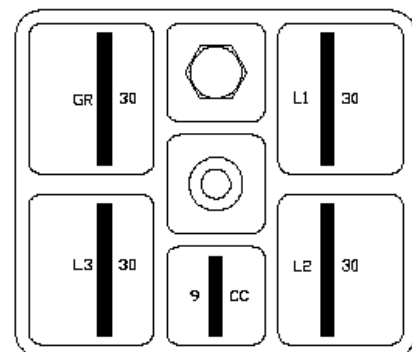

Suitable for cable with 3 power wires, ground and ground check.
For cable sizes up to 4/0 Round and No. 1 Flat, Types W, G and G-GC.

Receptacle Part Numbers

LP Part Number	Application	Dust Cap
RG30DNC68D	Gear Mounted Receptacle (Output)	Integral

Plugs

**68-Series
Plug**

**Sliding Covers and Large Terminating Compartments Make
Cable Installation and Inspection Convenient.**

Application

Suitable for cable with 3 power wires, ground and ground check.
For cable sizes up to 4/0 Round and No. 1 Flat, Types W, G and G-GC.
Overall dimensions: 6" H x 6.25" w x 15" L.

Plug Part Numbers

LP Part Number	Application	Dust Cap
PL30DNC68S	Line Mounted Plug (Output)	Integral

PIN ARRANGEMENT

K - AC 300A