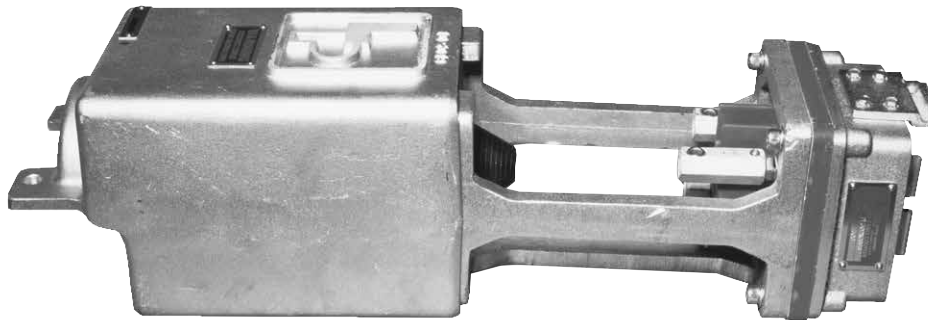

Line Power Low Voltage Couplers - The Mining Industry Standard for Couplers!

68-Series Coupler with Sliding Cover
300 Amp - 1000 Volt - AC Application

**Product
Data
Sheet**

**68-Series
Receptacle**

Application

Suitable for cable with 3 power wires, ground and ground check.
For cable sizes up to 4/0 Round and No. 1 Flat, Types W, G and G-GC.

Receptacle Part Numbers

LP Part Number	Application	Dust Cap
RG30DNC68D	Gear Mounted Receptacle (Output)	Integral

Plugs

**68-Series
Plug**

**Sliding Covers and Large Terminating Compartments Make
Cable Installation and Inspection Convenient.**

Application

Suitable for cable with 3 power wires, ground and ground check.
For cable sizes up to 4/0 Round and No. 1 Flat, Types W, G and G-GC.
Overall dimensions: 6" H x 6.25" w x 15" L.

Plug Part Numbers

LP Part Number	Application	Dust Cap
PL30DNC68S	Line Mounted Plug (Output)	Integral

PIN ARRANGEMENT

K - AC 300A