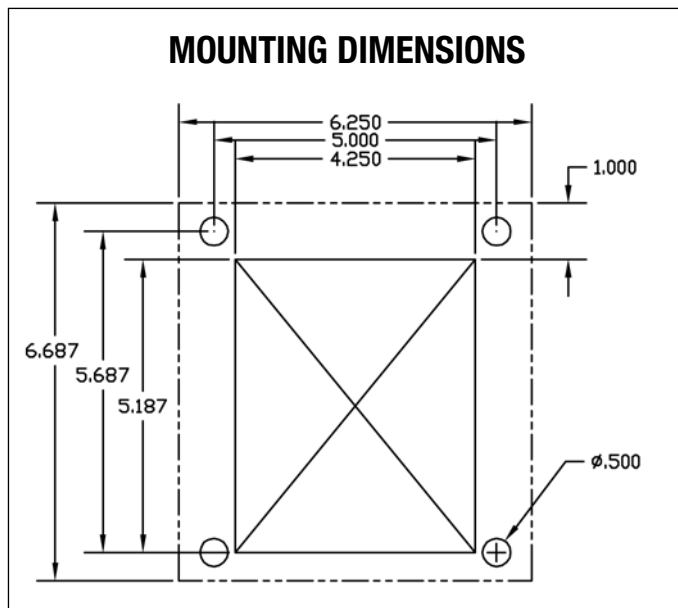

Line Power Low Voltage Couplers - The Mining Industry Standard for Couplers!

67-Series Coupler with Sliding Cover 300 Amp - 1000 Volt - AC Application

Product
Data
Sheet

**67-Series
Receptacle**

Application

Suitable for cable with 3 power wires, ground and ground check.
For cable sizes up to 4/0 Round and No. 1 Flat, Types W, G and G-GC.

Receptacle Part Numbers

LP Part Number	Application	Dust Cap
RG30DNC67D	Gear Mounted Receptacle (Output)	Integral

Overall dimensions: 6" H x 6.25" w x 15" L.

Plug Part Numbers

LP Part Number	Application	Dust Cap
PL30DNC67S	Line Mounted Plug (Output and Line Splice)	10-6300