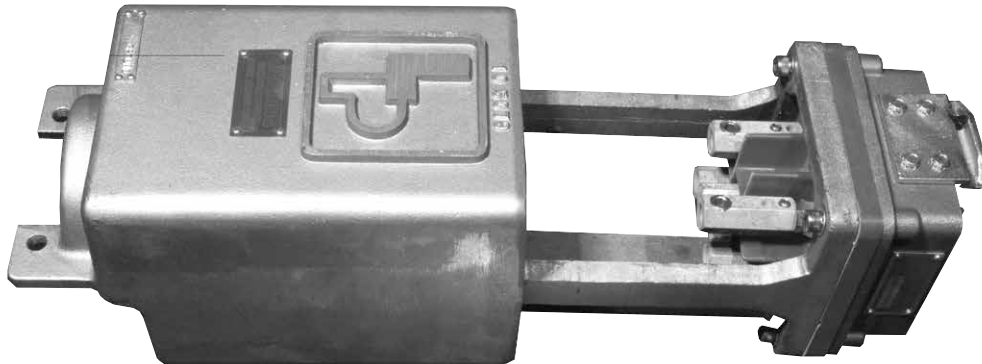

Line Power Low Voltage Couplers - The Mining Industry Standard for Couplers!

67-Series Coupler with Sliding Cover 300 Amp - 1000 Volt - AC Application

Product
Data
Sheet

**67-Series
Receptacle**

Application

Suitable for cable with 3 power wires, ground and ground check.
For cable sizes up to 4/0 Round and No. 1 Flat, Types W, G and G-GC.

Receptacle Part Numbers

LP Part Number	Application	Dust Cap
RG30DNC67D	Gear Mounted Receptacle (Output)	Integral

Plugs

**67-Series
Plug**

**Sliding Covers and Large Terminating Compartments Make
Cable Installation and Inspection Convenient.**

Application

Suitable for cable with 3 power wires, ground and ground check.
For cable sizes up to 4/0 Round and No. 1 Flat, Types W, G
and G-GC.

Overall dimensions: 6" H x 6.25" w x 15" L.

Plug Part Numbers

LP Part Number	Application	Dust Cap
PL30DNC67S	Line Mounted Plug (Output and Line Splice)	10-6300