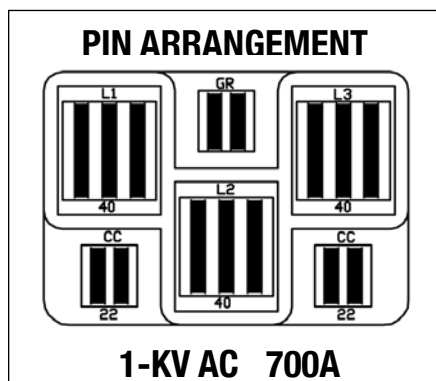

Line Power Low Voltage Couplers - The Mining Industry Standard for Couplers!

Product
Data
Sheet

300-Series Coupler with Sliding Cover 700 Amp - 1000 Volt - AC Application

**300-Series
Receptacle**

Application

Suitable for cable with 3 power wires, ground and ground check.
For cable sizes up to 500 MCM Round and 4/0 Flat, Types W, G and G-GC.

Receptacle Part Numbers

LP Part Number	Application	Dust Cap
RG70DNC300D	Gear Mounted Receptacle (Output)	Integral

Plugs

300-Series Plug

Sliding Covers and Large Terminating Compartments Make Cable Installation and Inspection Convenient.

Application

Suitable for cable with 3 power wires, ground and ground check.

For cable sizes up to 500 MCM Round and 4/0 Flat, Types W, G and G-GC.

Overall dimensions: 7" H x 7.5" w x 20" L.

Plug Part Numbers

LP Part Number	Application	Dust Cap
PL70DNC300S	Line Mounted Plug (Output & Line Splice)	10-6100