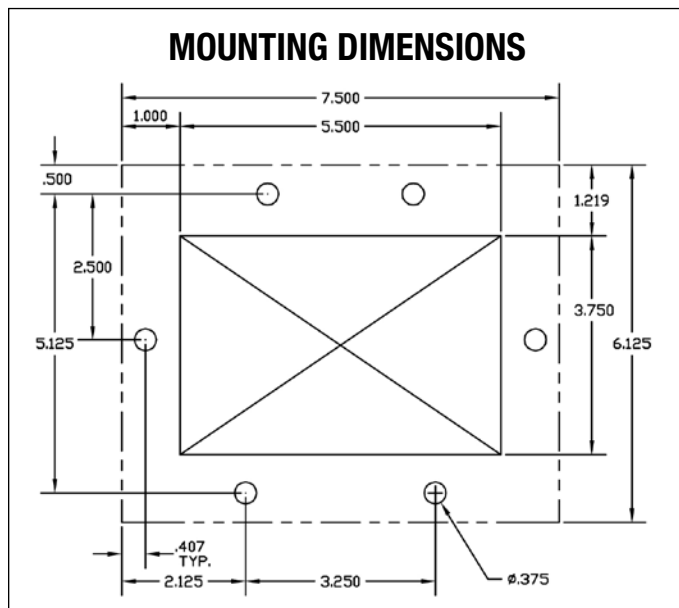

Line Power Low Voltage Couplers - The Mining Industry Standard for Couplers!

Product
Data
Sheet

300-Series Coupler with Sliding Cover 700 Amp - 1000 Volt - AC Application

**300-Series
Receptacle**

Application

Suitable for cable with 3 power wires, ground and ground check.
For cable sizes up to 500 MCM Round and 4/0 Flat, Types W, G and G-GC.

Receptacle Part Numbers

LP Part Number	Application	Dust Cap
RG70DNC300D	Gear Mounted Receptacle (Output)	Integral

Plugs

300-Series Plug

Sliding Covers and Large Terminating Compartments Make Cable Installation and Inspection Convenient.

Application

Suitable for cable with 3 power wires, ground and ground check.

For cable sizes up to 500 MCM Round and 4/0 Flat, Types W, G and G-GC.

Overall dimensions: 7" H x 7.5" w x 20" L.

Plug Part Numbers

LP Part Number	Application	Dust Cap
PL70DNC300S	Line Mounted Plug (Output & Line Splice)	10-6100